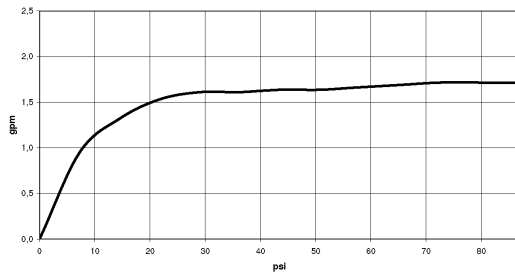

Shower - IMO

Rain shower ceiling-mounted - polished chrome

Article number: 28 689 970-00 0010

- Stream: Rain
- Descaling system
- Rain shower Ø 11-3/4"
- Optional flange Ø 2-3/8" included
- 1/2" connection
- Water flow rate limited to max. 1.8 gpm

Codes & Standards

- California Energy Commission (CEC)
- ASME A112.18.1/CSA B125.1

polished chrome

Accessory is required for this item.

Shower - IMO

Rain shower ceiling-mounted - polished chrome

Article number: 28 689 970-00 0010

Dimensional drawing

mm [inches]

All dimensions in mm / inch = mm x 0,0394

Flow rate chart

Shower - IMO

Rain shower ceiling-mounted - polished chrome

Article number: 28 689 970-00 0010

Other surface finishes