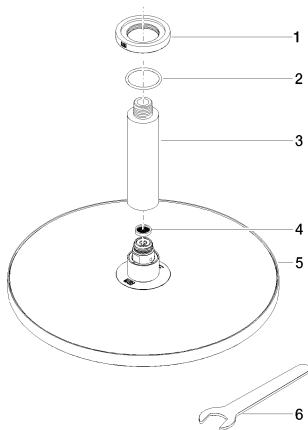

Shower - IMO

Rain shower ceiling-mounted - polished chrome

Article number: 28 689 970-00 0010

- Stream: Rain
- Descaling system
- Rain shower Ø 11-3/4"
- Optional flange Ø 2-3/8" included
- 1/2" connection
- Water flow rate limited to max. 1.8 gpm

Codes & Standards

- California Energy Commission (CEC)
- ASME A112.18.1/CSA B125.1

polished chrome

Accessory is required for this item.

Shower - IMO

Rain shower ceiling-mounted - polished chrome

Article number: 28 689 970-00 0010

Dimensional drawing

mm [inches]

All dimensions in mm / inch = mm x 0,0394

Flow rate chart

Shower - IMO

Rain shower ceiling-mounted - polished chrome

Article number: 28 689 970-00 0010

Other surface finishes

35 085 970-90 0010

Concealed wall elbow -

Shower - IMO

Rain shower ceiling-mounted - polished chrome

Article number: 28 689 970-00 0010

Spare parts list

Number	Item Number	Designation	Number of units
1	09 27 22 040-00	rosette	1
2	09 14 10 141 90	seal	1
3	09 11 03 080-00	connection	1
4	09 23 01 075 90	insert	1
5	04 12 05 091 10-00	shower	1
6	09 30 09 069 90	key	1