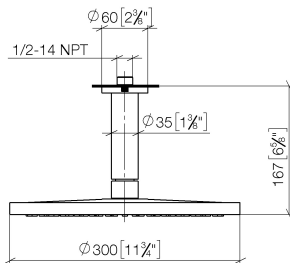

Shower - IMO

Rain shower ceiling-mounted - polished chrome

Article number: 28 689 970-00 0010

- Stream: Rain
- Descaling system
- Rain shower Ø 11-3/4"
- Optional flange Ø 2-3/8" included
- 1/2" connection
- Water flow rate limited to max. 1.8 gpm

Codes & Standards

- California Energy Commission (CEC)
- ASME A112.18.1/CSA B125.1

polished chrome

Accessory is required for this item.

Shower - IMO

Rain shower ceiling-mounted - polished chrome

Article number: 28 689 970-00 0010

Dimensional drawing

mm [inches]

All dimensions in mm / inch = mm x 0,0394

Flow rate chart

Shower - IMO

Rain shower ceiling-mounted - polished chrome

Article number: 28 689 970-00 0010

Other surface finishes